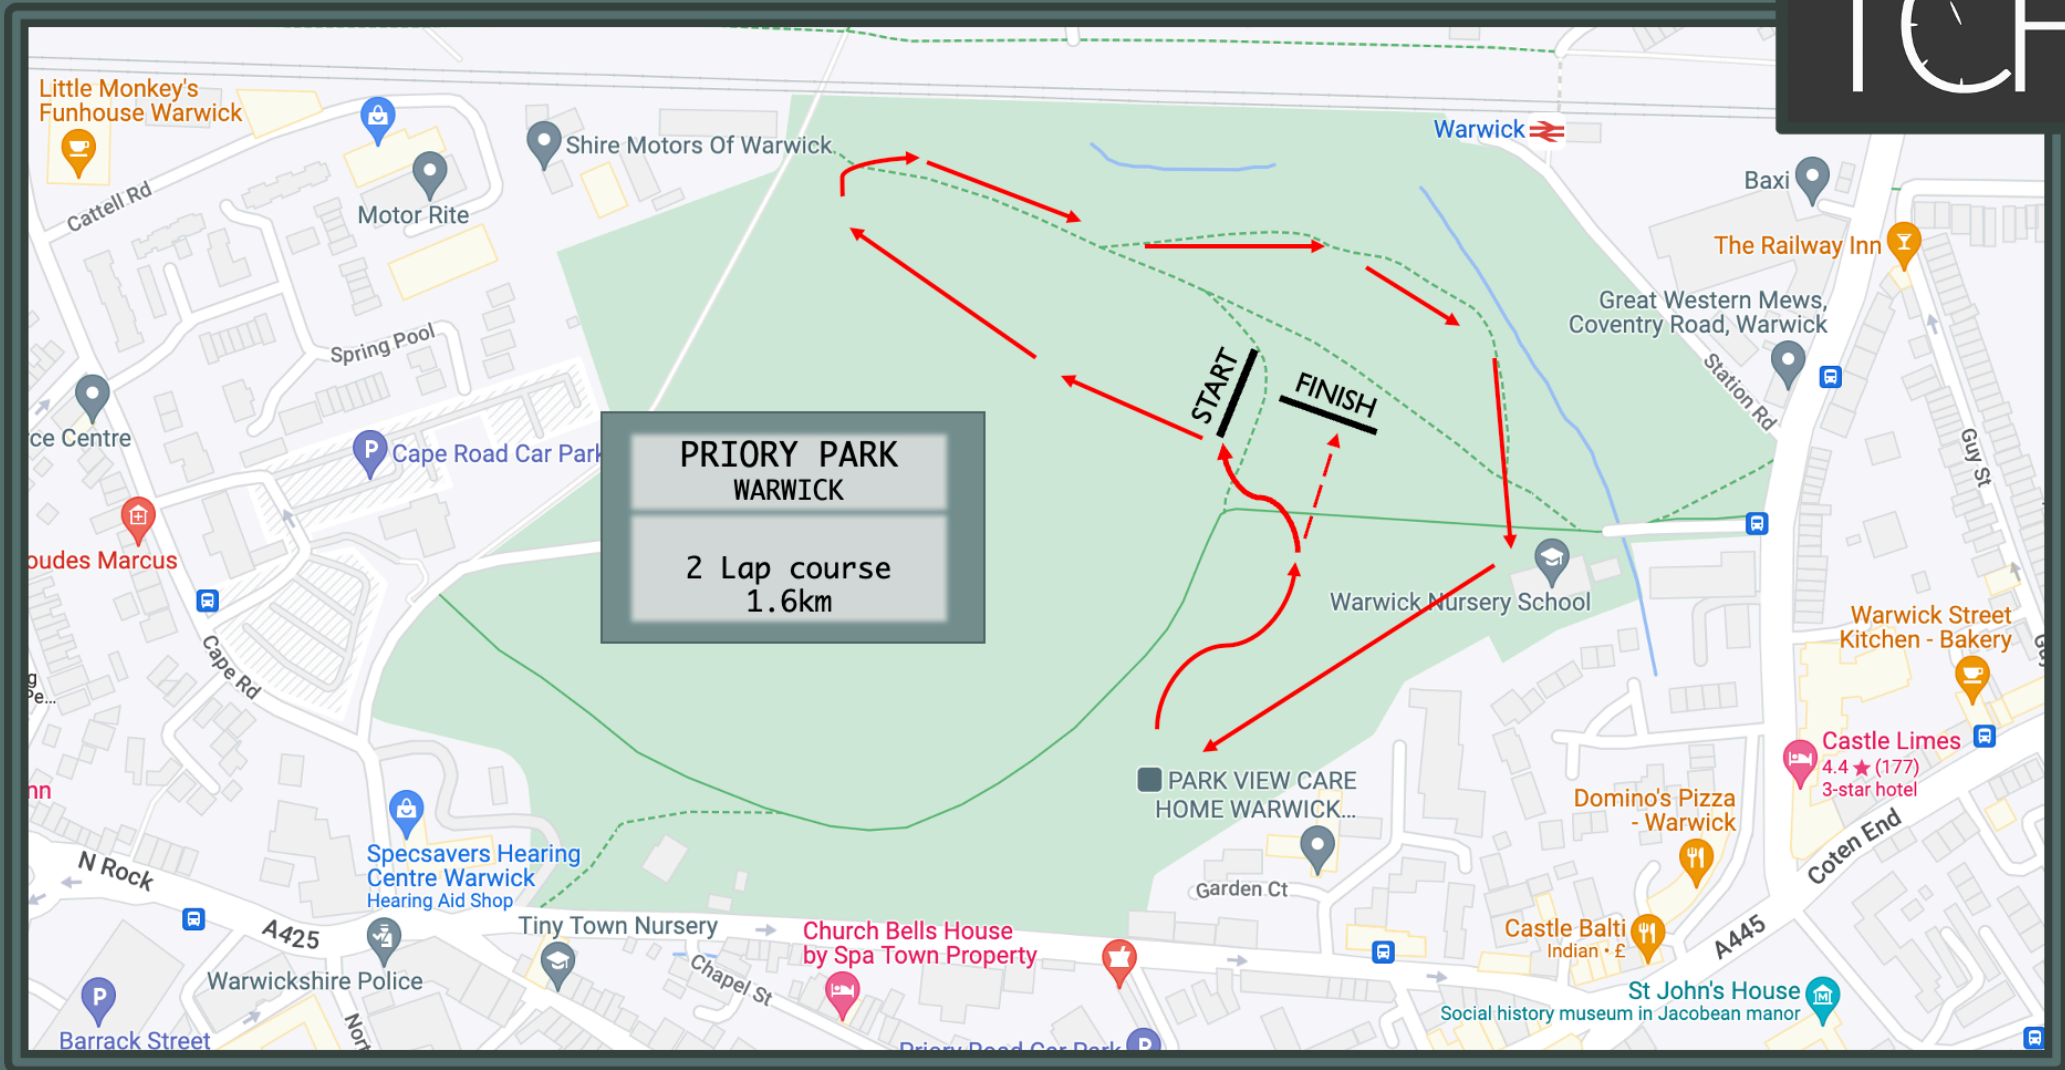

CENTRAL WARWICKSHIRE PRIMARY CROSS COUNTRY

Saturday 4th February 2023

www.thecompetitionfinder.com