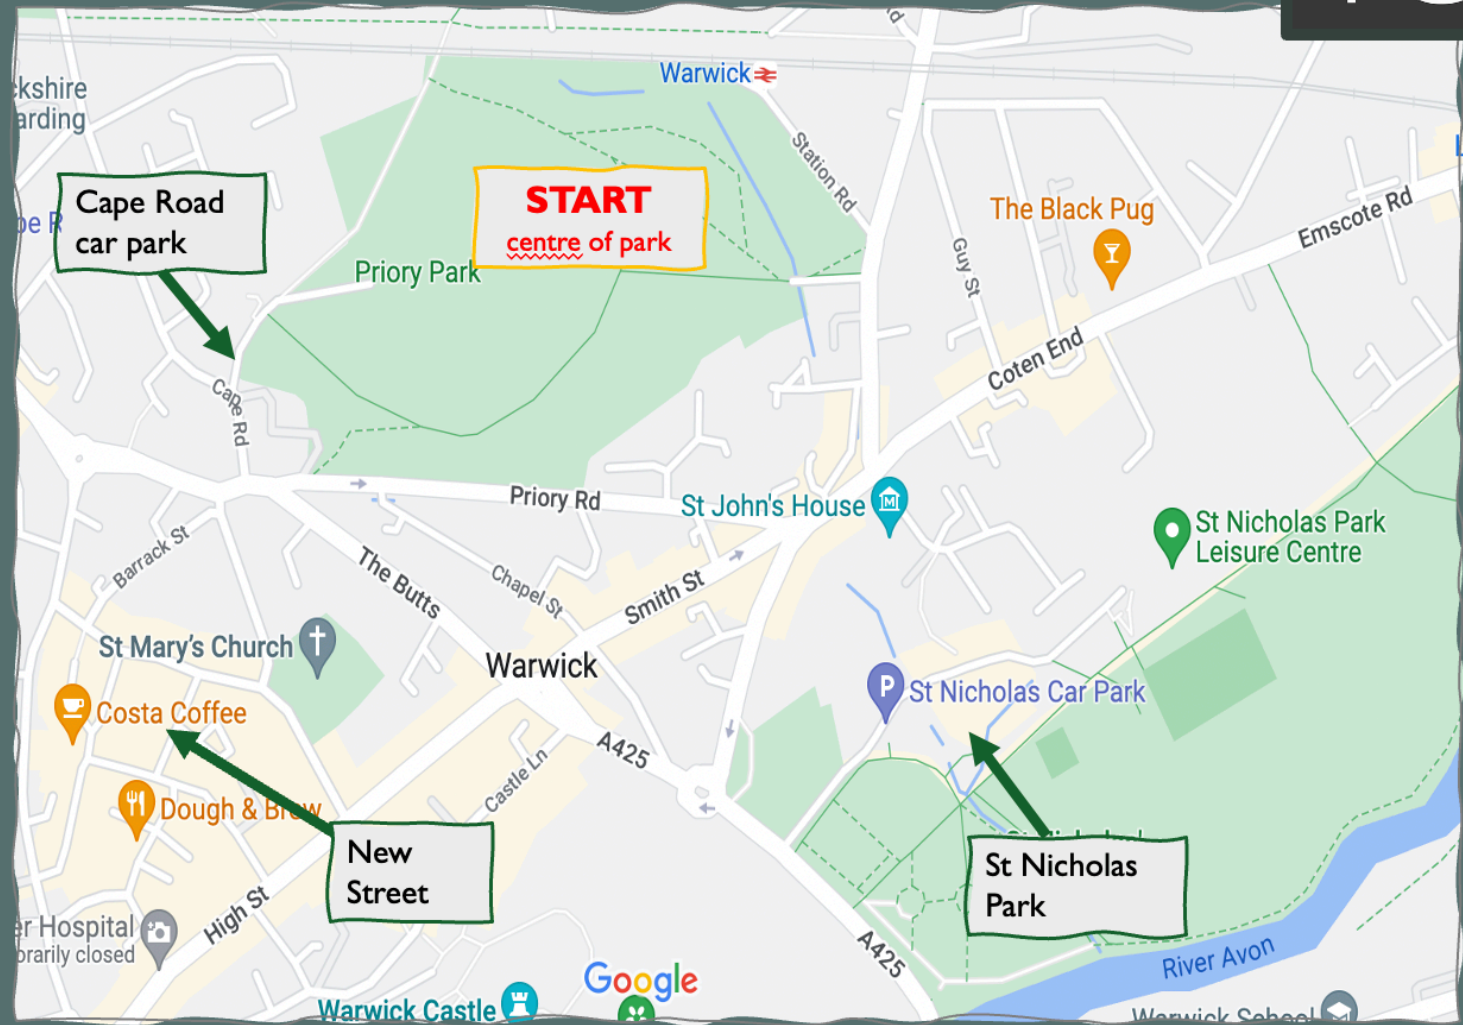

CENTRAL WARWICKSHIRE PRIMARY CROSS COUNTRY

Saturday 4th February

TCF

PAY & DISPLAY

- Cape Road
- St Nicholas Park
- New Street

Parking near event is limited. If you do park on local roads, be careful and considerate of local residents