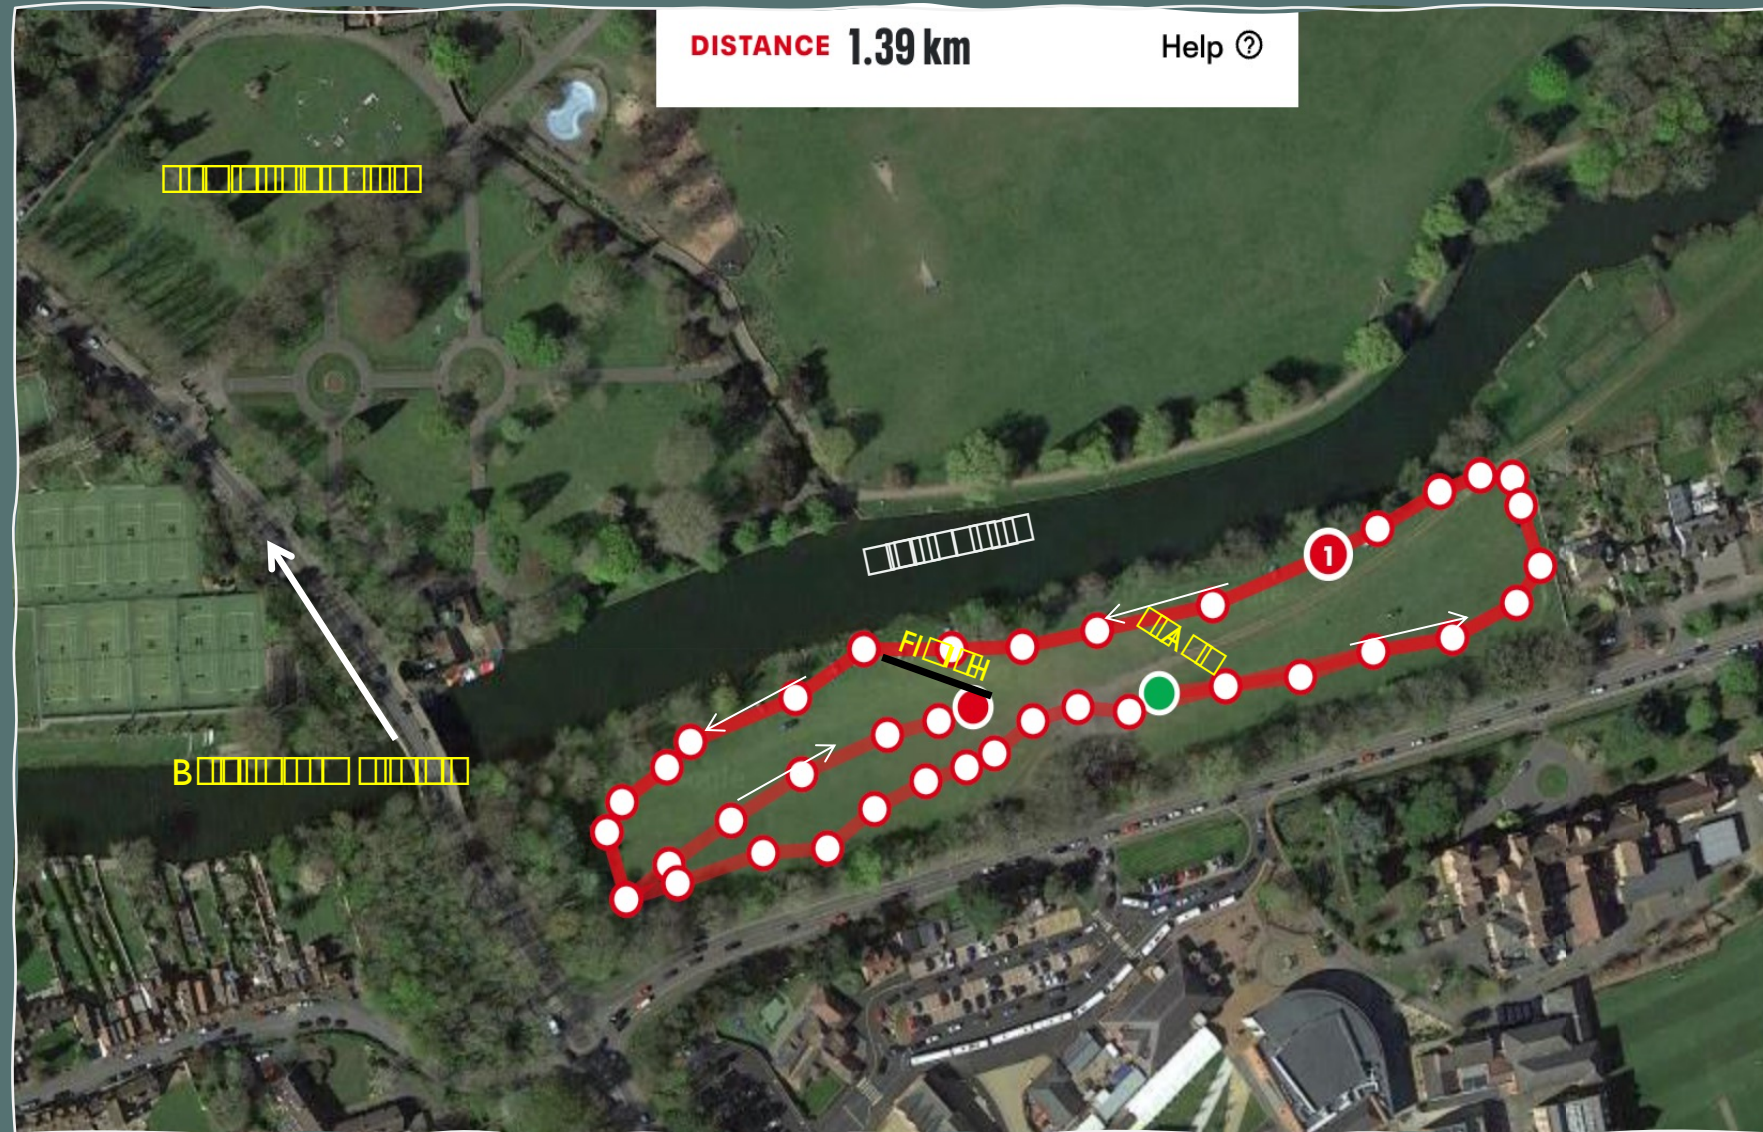

# CENTRAL WARWICKSHIRE PRIMARY CROSS COUNTRY

Myton Fields  
WARWICK

2 Lap course  
1.4km

SATURDAY  
27<sup>th</sup> January  
2024