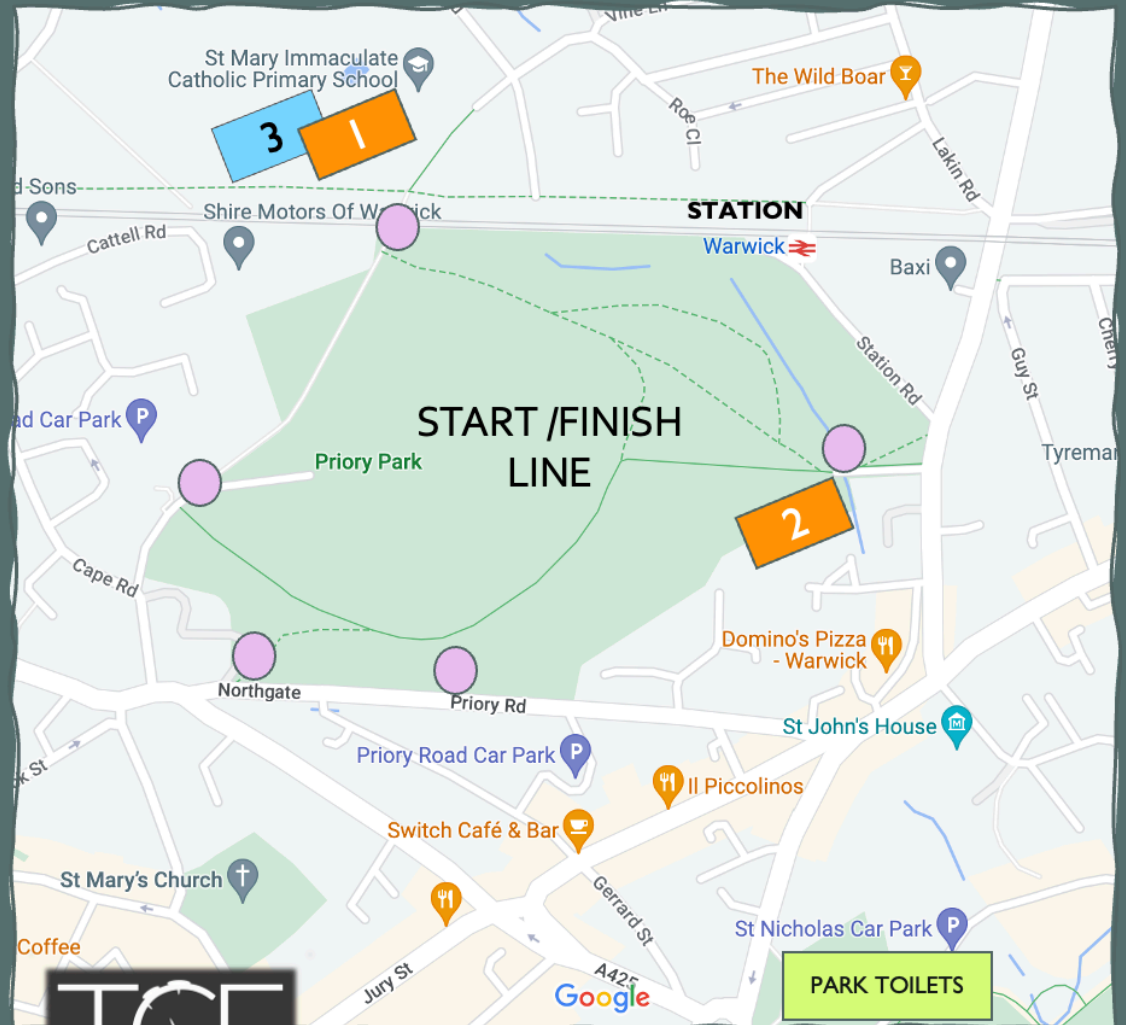

CENTRAL WARWICKSHIRE PRIMARY CROSS COUNTRY

SATURDAY 3rd DECEMBER

PARK ENTRANCE

* SCHOOL TOILETS

PUBLIC TOILETS

* REFRESHMENTS

1 : St Mary Immaculate Primary

2 : Really Awesome Coffee van

3 : St Mary Immaculate Primary

www.competitionfinder.com