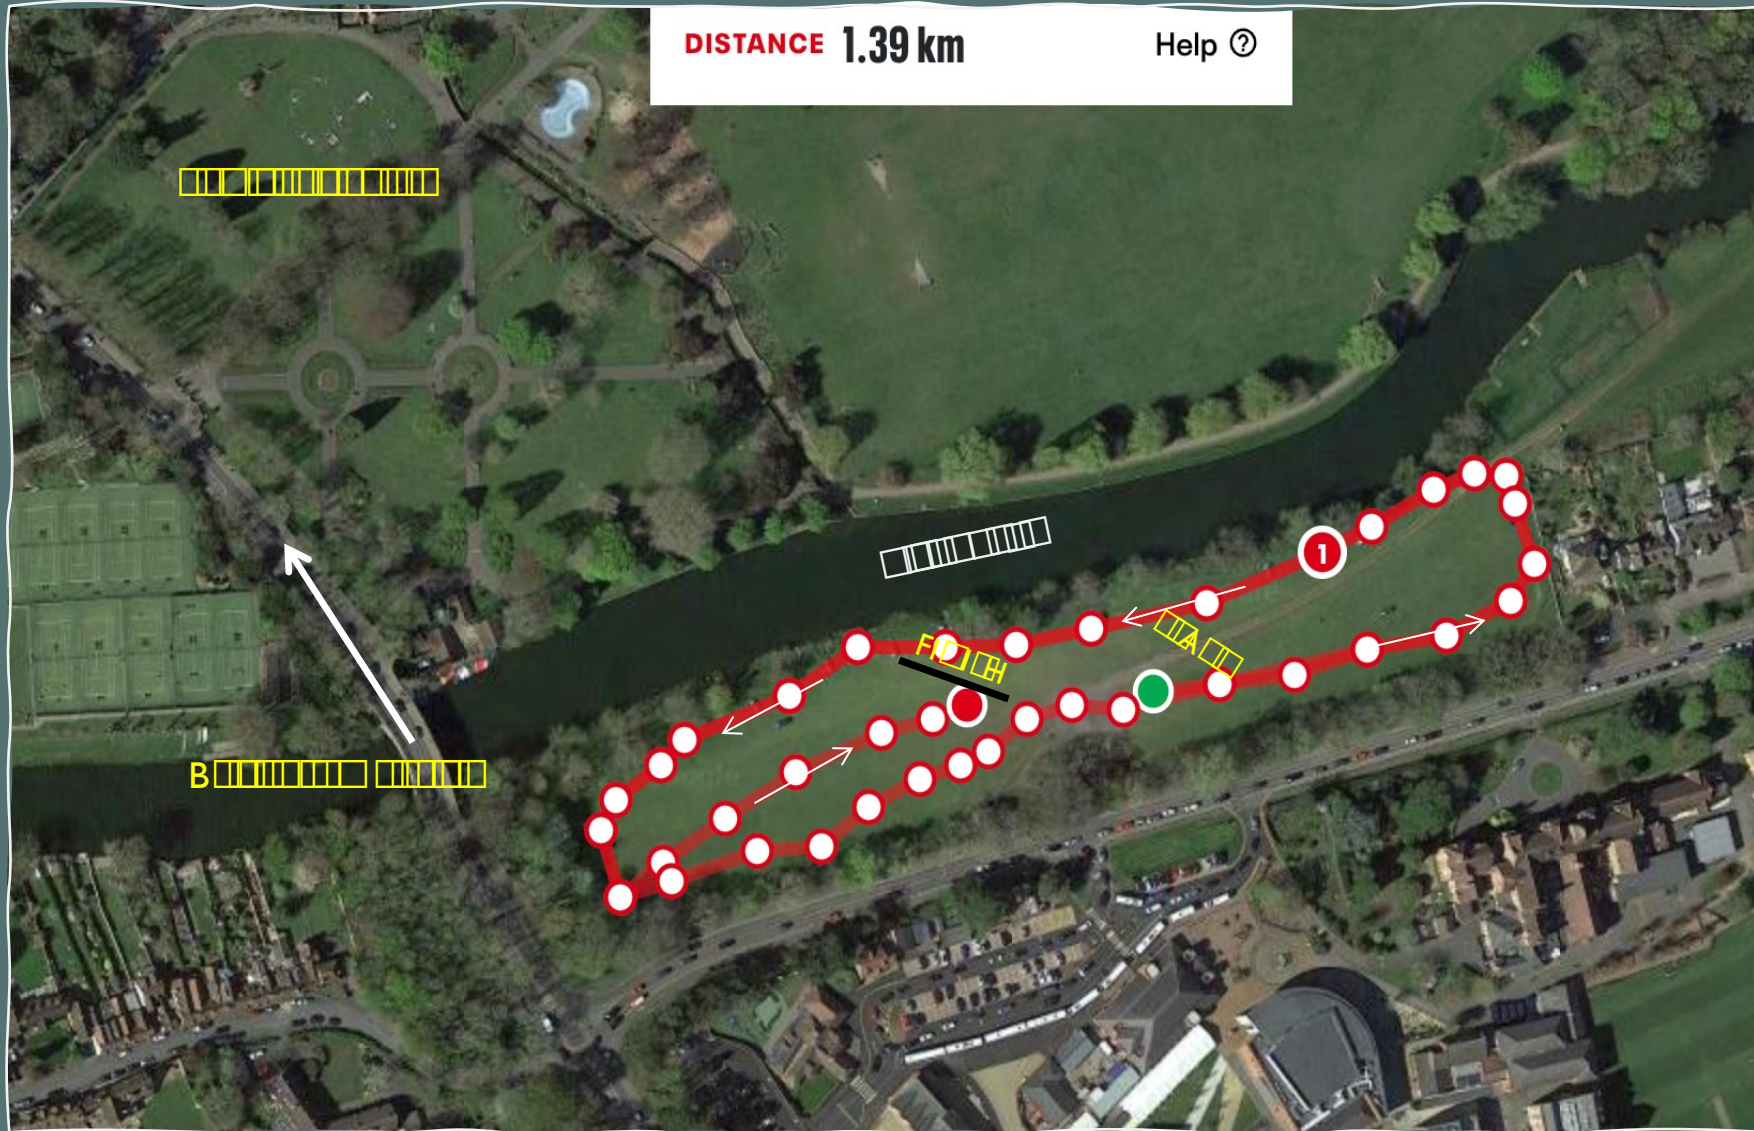

CENTRAL WARWICKSHIRE PRIMARY CROSS COUNTRY

Myton Fields
WARWICK

2 Lap course
1.4km

SATURDAY
27th January
2024